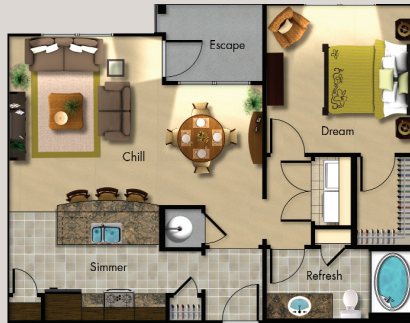

5 five east

VIE
1BR/1BA
810 sq. ft.

VIDA
1BR/1BA
873 sq. ft.

VERDE
2BR/2BA
1204 sq. ft.

VERA
2BR/2BA
1228 sq. ft.

VIVENTE
2BR/2BA
1269 sq. ft.

AMENITIES:

- Club Room with Full Demonstration Chef's Kitchen
- Media Room with Gaming Center
- Water-Scaped Pool with Sundeck
- "Club Quality" Fitness Center with cardio theater
- Pet Friendly Nature Area
- Onsite Recycling Center

FEATURES:

- Spacious and Unique Floor Plans
- 9' Ceilings
- Custom Cabinets & Countertops
- Garden Tubs
- Low-E Windows
- Energy Star Appliances
- Pre-wired for Internet, Cable & Wireless Security

P: 404.235.5900 | F: 404.235.5990